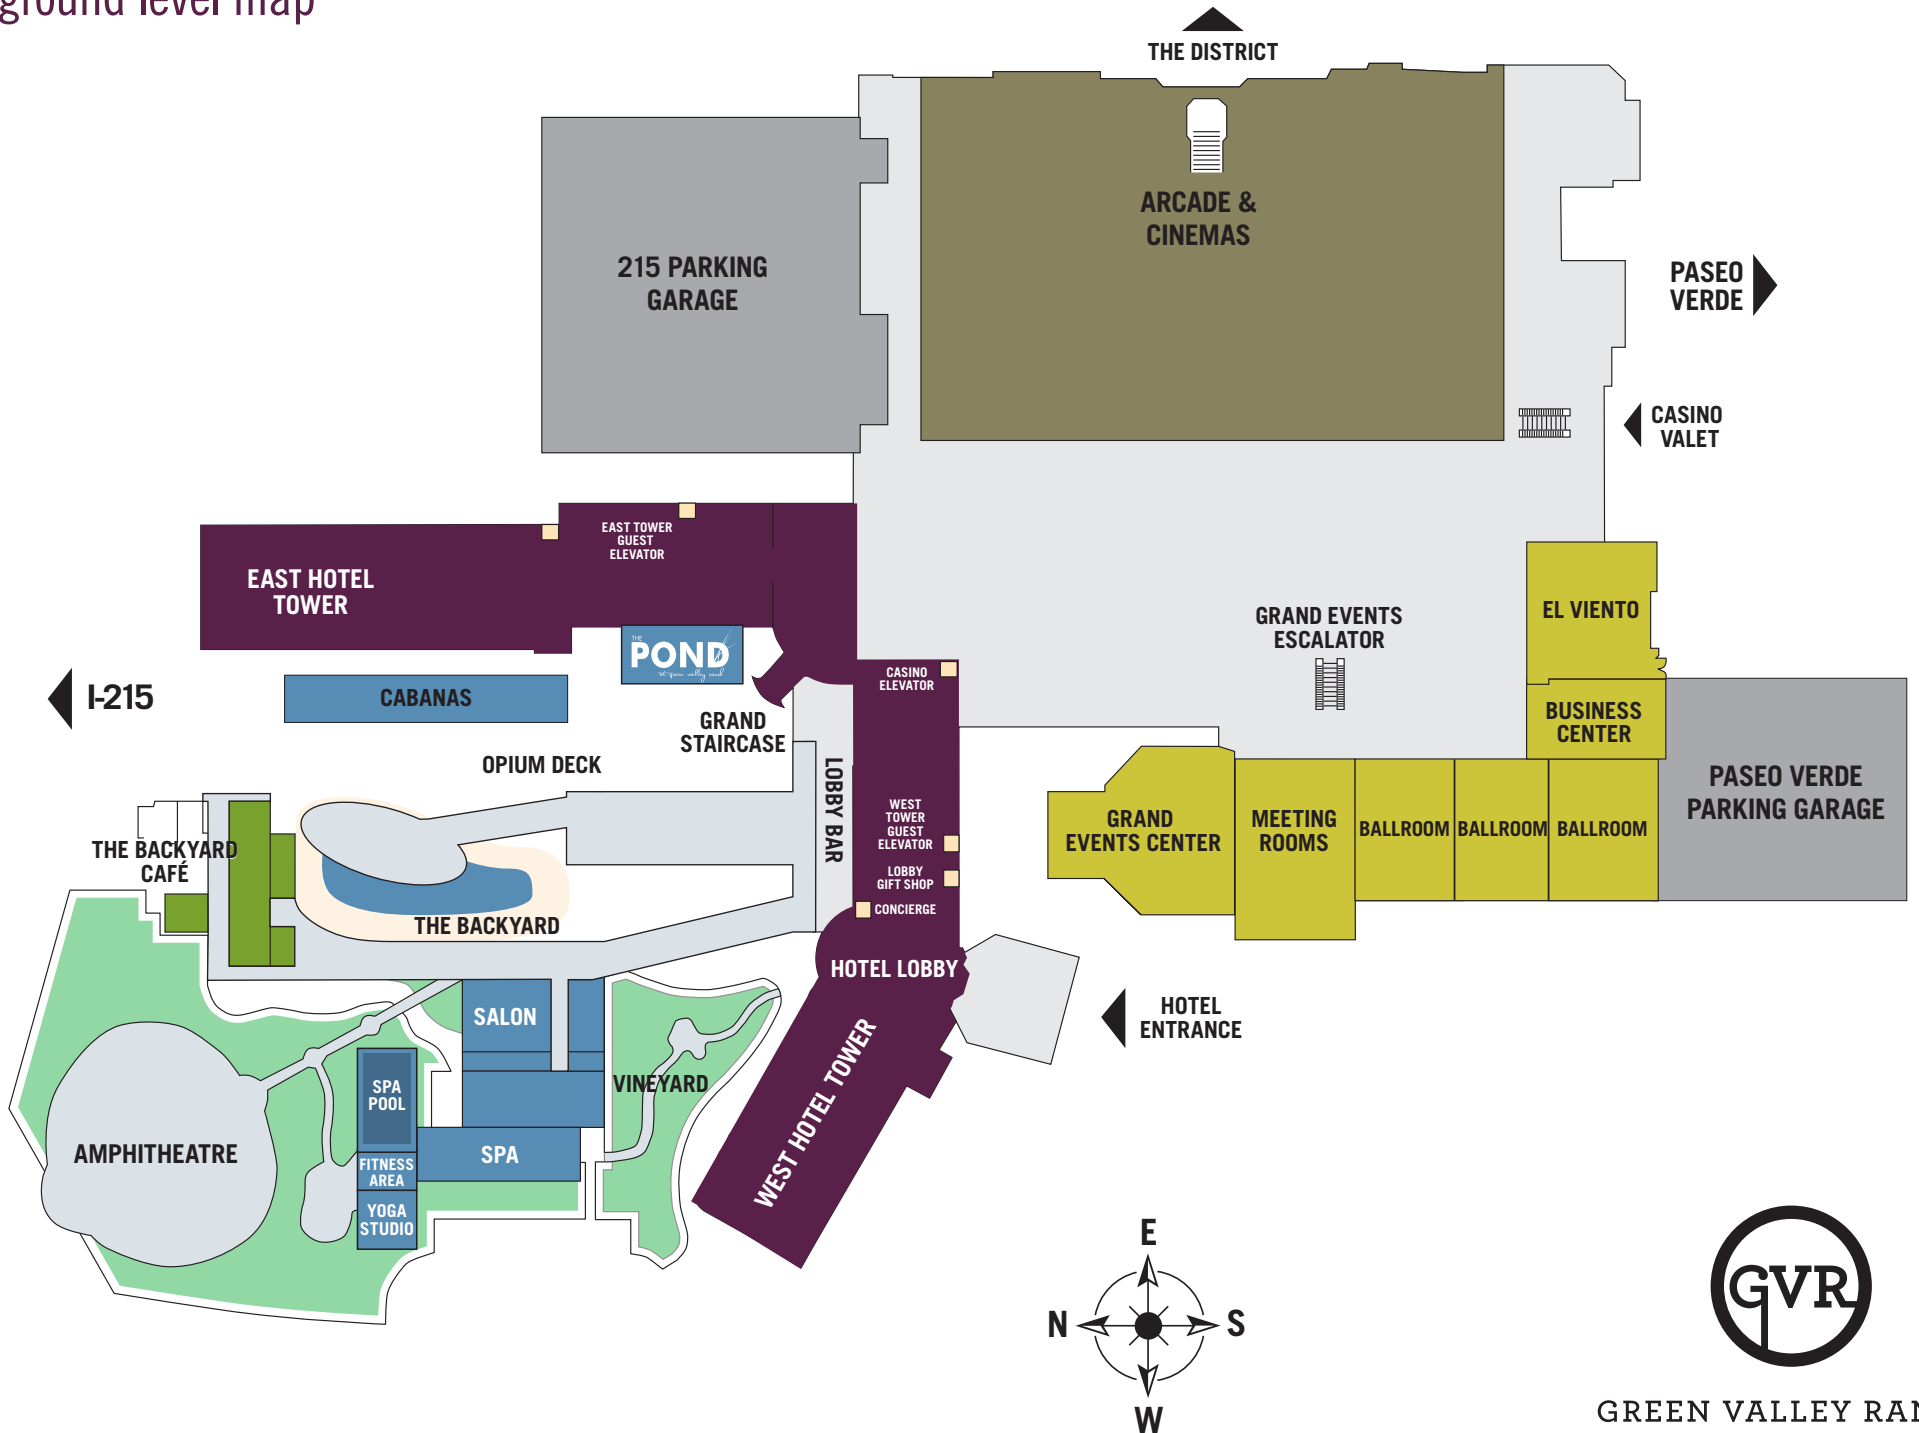

main/casino level map
TO HELP YOU FIND YOUR WAY.

- CASINO
- FOOD AND BEVERAGE
- MEETING AREAS / BUSINESS CENTERS
- HOTEL
- GARAGE
- POOL AND SPA

ground level map

GREEN VALLEY RANCH™

RESORT | SPA | CASINO
LAS VEGAS