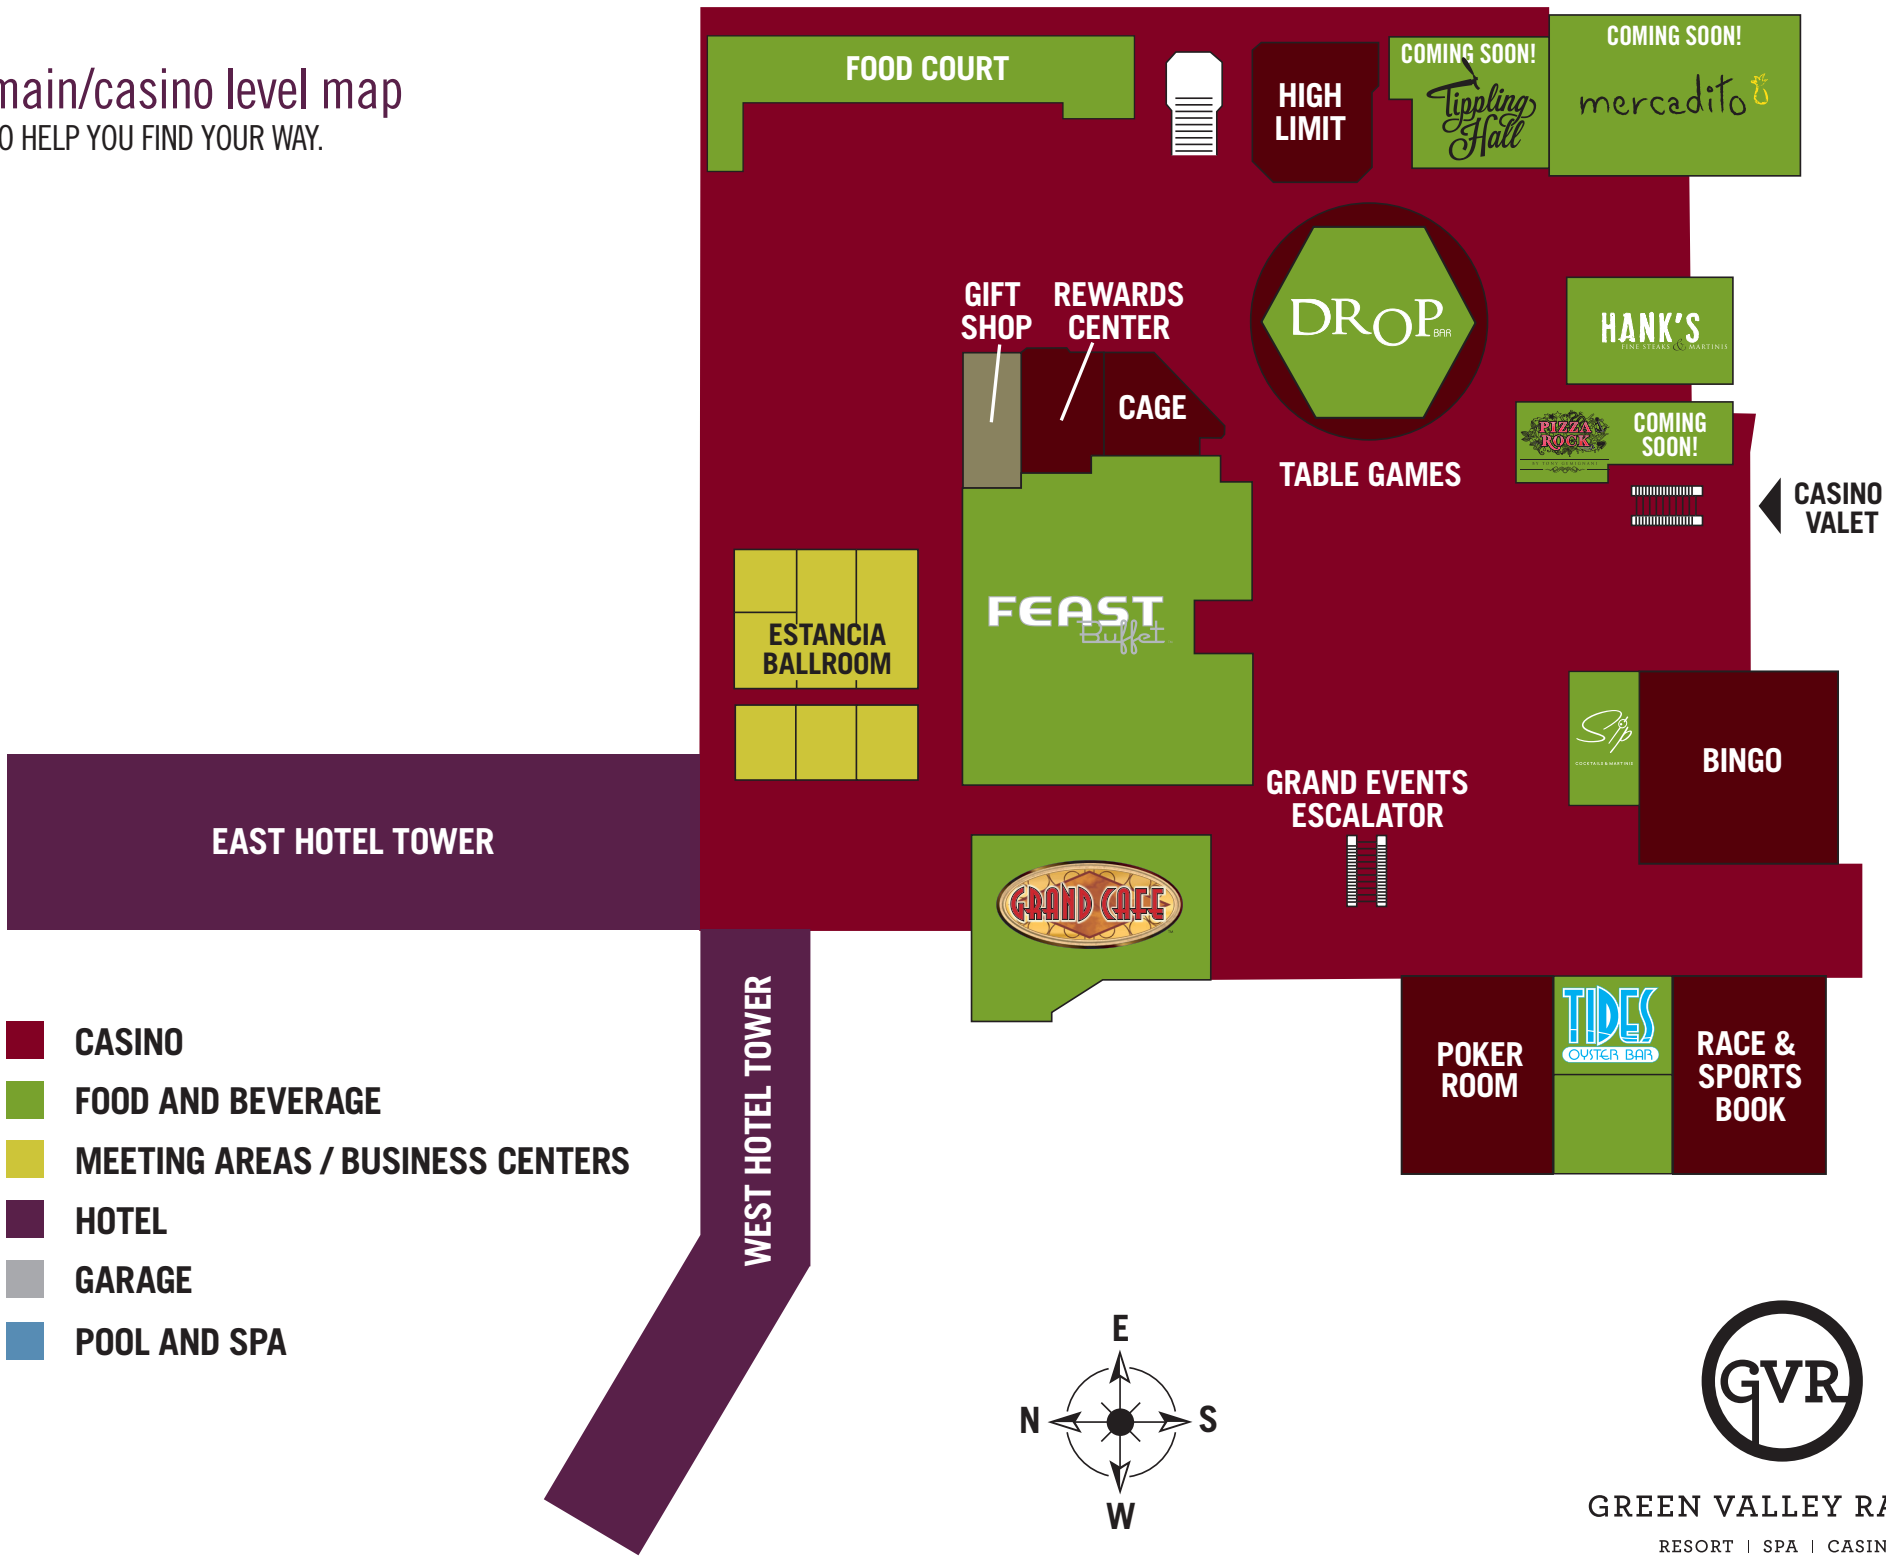

main/casino level map
TO HELP YOU FIND YOUR WAY.

- CASINO
- FOOD AND BEVERAGE
- MEETING AREAS / BUSINESS CENTERS
- HOTEL
- GARAGE
- POOL AND SPA

ground level map

GREEN VALLEY RANCH™

RESORT | SPA | CASINO
LAS VEGAS